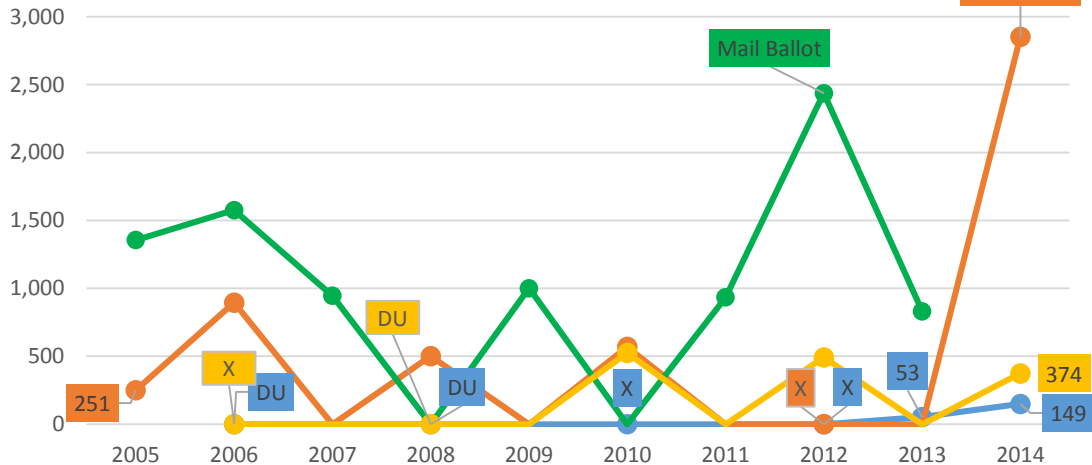

Vail Area Voting History

VHA Graph

[View Data](#)

Votes Cast

X = Election Cancelled DU = Data Unavailable

● ECHSD ● ERWSD ● TOV ● VRD